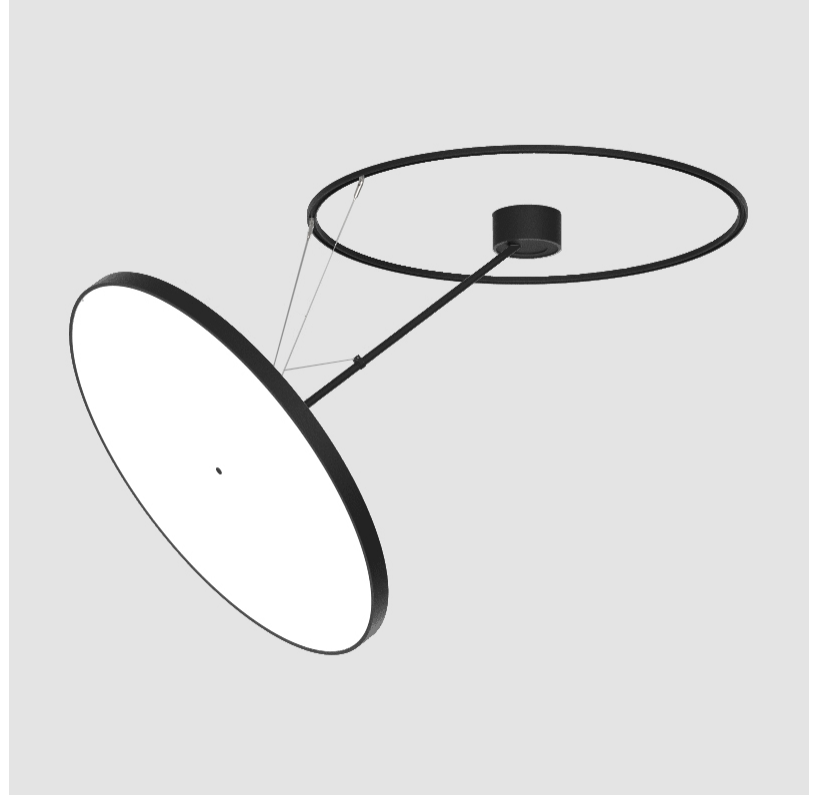

GENERAL

Series: Sign Diva Dancer
Subseries: Sign Diva Dancer
Partner: Prolicht
Division: Architectural
Installation: Suspension
Product Type: Pendant
Mounting Location: Ceiling
Light Distribution: Adjustable

PHYSICAL

Shape: Round
Diameter (mm): 850
Diameter (in): 33 7/16
Height (mm): 870
Height (in): 34 1/4
Weight (kg): 9.8
Weight (lbs): 21.56
Diffuser: PMMA - Opal / Micro-Prism / Sparkling Secret / Vintage Industrial
Fixture Finish: SSR / BKV / CWI / CRY / HAB / UFT / ITA / RUA / FTG / MYG / LOD / PUS / FRO / FUP / KIA / POP / BLS / SPG / MEY / GOH / CHC / COM / ABZ / JAG / OBR / MOS / ROR
Fixture Material: PMMA / Extruded Aluminum / Steel

ELECTRICAL

Lamp Type: LED (Zhaga Standard)
Input Wattage (W): 96.8
Total Output Wattage (W): 76.8
Dimming: Tri-Mode (Non-Dimming and Phase Dimming (120Vac only) and 0-10V Dimming)
Driver Included: Yes
Driver Location: Integrated
Driver Type: Constant Current - Universal
Driver Class: Class 2
Input Voltage (V): 120 - 277
Constant Current (MA): 600

LED

Color Temperature (°K): 3000 / 3500 / 4000
Max. Delivered Lumen (lm): 11160 / 11388 / 11620
CRI: >90 CRI
Lamp Life (hrs): 50000

OPTICAL

Adjustability: Rotational Canopy 170°; Tilting Canopy ±50°; Tilting Head ±90°

RATINGS AND CERTIFICATIONS

Certified By: Certified for North American Standards
IP rating: IP20