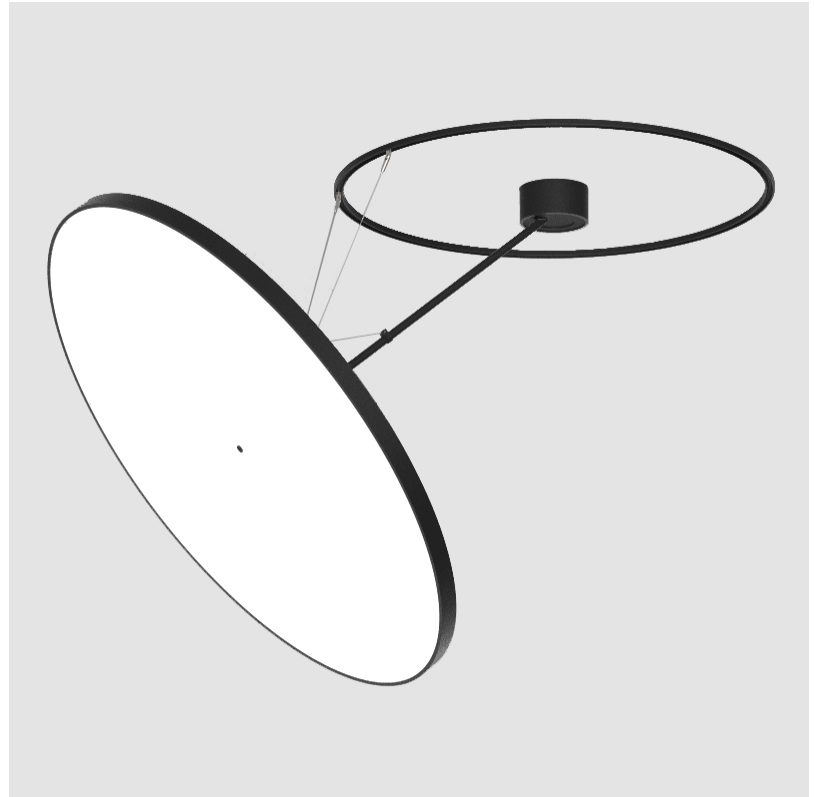

GENERAL

Series: Sign Diva Dancer
Subseries: Sign Diva Dancer
Partner: Prolicht
Division: Architectural
Installation: Suspension
Product Type: Pendant
Mounting Location: Ceiling
Light Distribution: Adjustable

PHYSICAL

Shape: Round
Diameter (mm): 1100
Diameter (in): 43 ⁷/₁₆
Height (mm): 870
Height (in): 34 ¹/₄
Weight (kg): 15.8
Weight (lbs): 34.76
Diffuser: PMMA - Opal / Micro-Prism / Sparkling Secret / Vintage Industrial
Fixture Finish: SSR / BKV / CWI / CRY / HAB / UFT / ITA / RUA / FTG / MYG / LOD / PUS / FRO / FUP / KIA / POP / BLS / SPG / MEY / GOH / CHC / COM / ABZ / JAG / OBR / MOS / ROR
Fixture Material: PMMA / Extruded Aluminum / Steel

ELECTRICAL

Lamp Type: LED (Zhaga Standard)
Input Wattage (W): 169.4
Total Output Wattage (W): 135
Dimming: Tri-Mode (Non-Dimming and Phase Dimming (120Vac only) and 0-10V Dimming)
Driver Included: Yes
Driver Location: Integrated
Driver Type: Constant Current - Universal
Driver Class: Class 2
Input Voltage (V): 120 - 277
Constant Current (MA): 600

LED

Color Temperature (°K): 3000 / 3500 / 4000
Max. Delivered Lumen (lm): 19520 / 19933 / 20340
CRI: >90 CRI
Lamp Life (hrs): 50000

OPTICAL

Adjustability: Rotational Canopy 170°; Tilting Canopy ±50°; Tilting Head ±90°

RATINGS AND CERTIFICATIONS

Certified By: Certified for North American Standards
IP rating: IP20