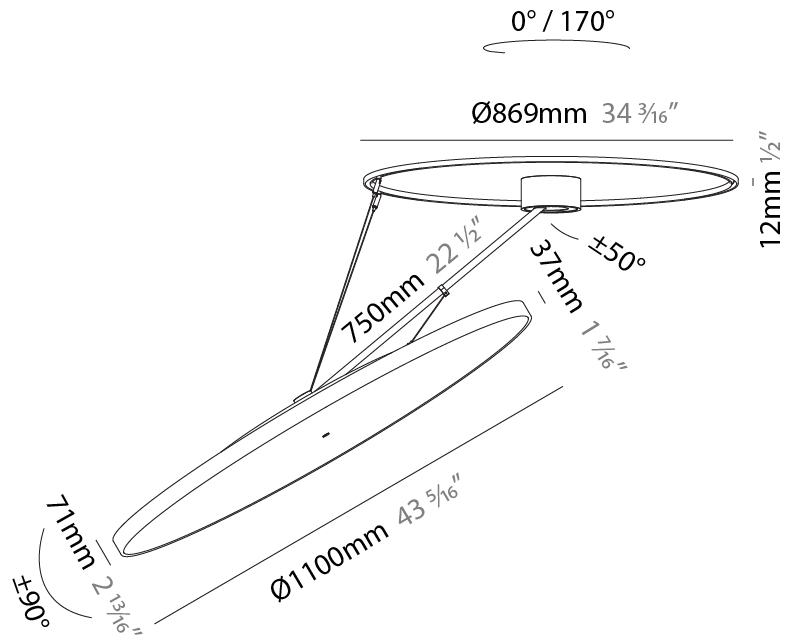

GENERAL

Series: Sign Diva Dancer
Subseries: Sign Diva Dancer
Partner: Prolicht
Division: Architectural
Installation: Suspension
Product Type: Pendant
Mounting Location: Ceiling
Light Distribution: Adjustable

PHYSICAL

Shape: Round
Diameter (mm): 1100
Diameter (in): 43 ⁷/₁₆
Height (mm): 870
Height (in): 34 ¹/₄
Weight (kg): 15.8
Weight (lbs): 34.76
Diffuser: PMMA - Opal / Micro-Prism / Sparkling Secret / Vintage Industrial
Fixture Finish: SSR / BKV / CWI / CRY / HAB / UFT / ITA / RUA / FTG / MYG / LOD / PUS / FRO / FUP / KIA / POP / BLS / SPG / MEY / GOH / CHC / COM / ABZ / JAG / OBR / MOS / ROR
Fixture Material: PMMA / Extruded Aluminum / Steel

ELECTRICAL

Lamp Type: LED (Zhaga Standard)
Input Wattage (W): 169.4
Total Output Wattage (W): 135
Dimming: Tri-Mode (Non-Dimming and Phase Dimming (120Vac only) and 0-10V Dimming)
Driver Included: Yes
Driver Location: Integrated
Driver Type: Constant Current - Universal
Driver Class: Class 2
Input Voltage (V): 120 - 277
Constant Current (MA): 600

LED

Color Temperature (°K): 3000 / 3500 / 4000
Max. Delivered Lumen (lm): 19520 / 19933 / 20340
CRI: >90 CRI
Lamp Life (hrs): 50000

OPTICAL

Adjustability: Rotational Canopy 170°; Tilting Canopy ±50°; Tilting Head ±90°

RATINGS AND CERTIFICATIONS

Certified By: Certified for North American Standards
IP rating: IP20